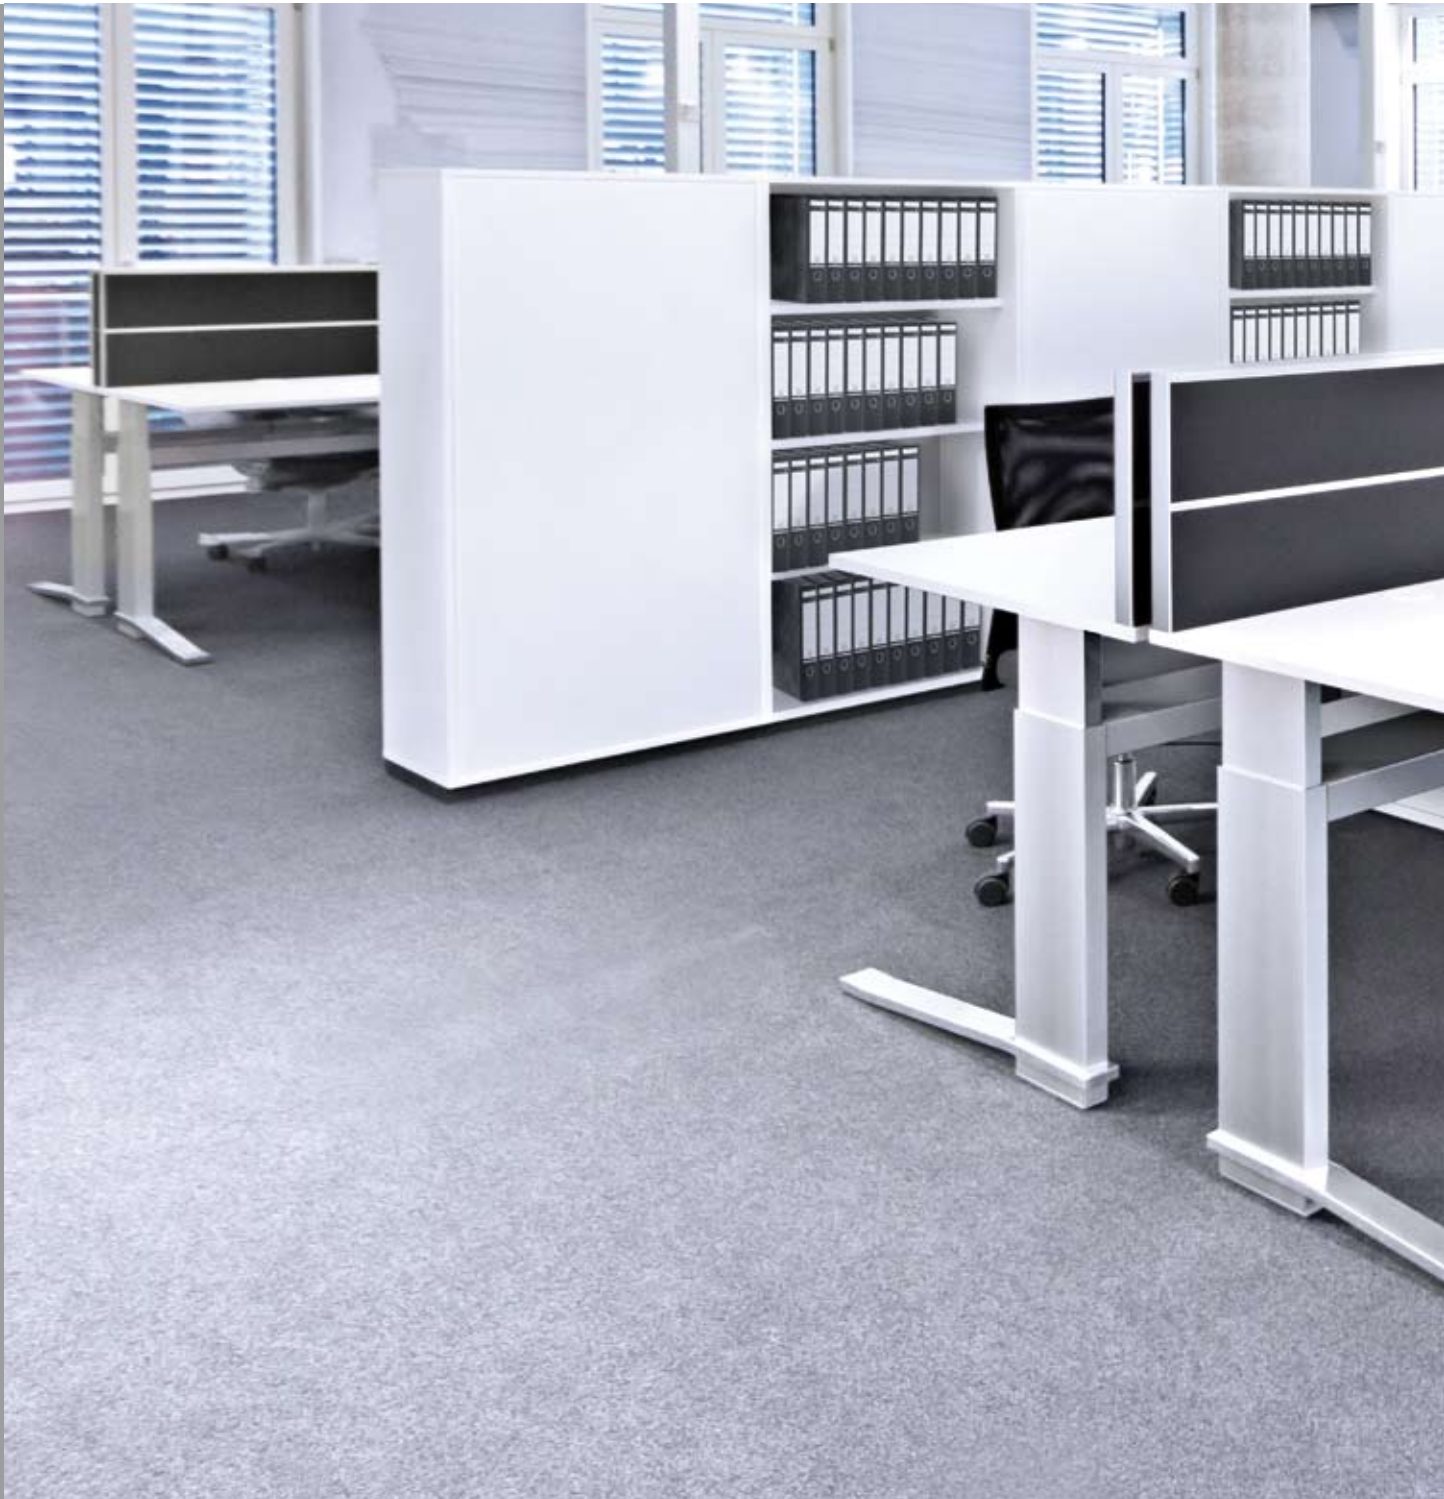

*Top: crystal white*

*Columns: aluminium brushed, clear anodised*

*Foot bar: crystal white structure*

*Height adjustment range: 68 cm - 120 cm*

*Pedestal for files and hardware: crystal white*

Arbeitstische: 183 x 90 cm